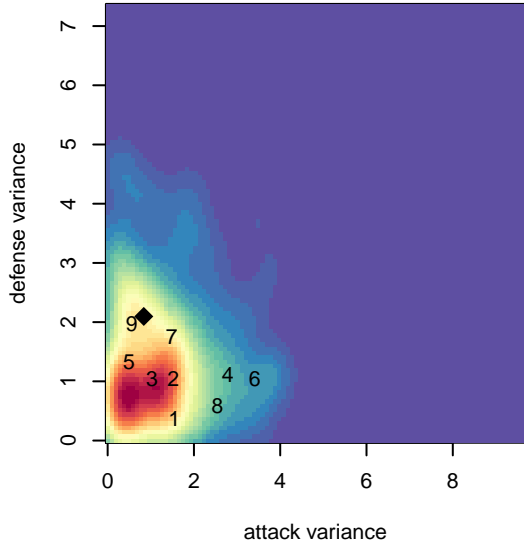

Crossfire Yakima G97

Crossfire Yakima
 Yakima, WA
 G97 total strength=1133
 attack=3.99 defense=2.51
 fall league = Win RCL G96 Div 3
 notes= Lopez 2015

alt names used:
 Crossfire Yakima G97 A

Venues played:
 2015 2014 WYS Presidents Cup G98 Division :
 2015 RVS Classic GU19
 2015 Nike Crossfire Challenge Gold Group U19
 2015 Xtreme Cup GU17-19
 2015 Win RCL G96 Div 3
 2015 WYS Presidents Cup G97 19 Div 2

Crossfire Yakima G97
 Dots are actual minus expected GF (blue circles) and GA (red triangles).
 Blue line is smoothed change in attack strength. Red is smoothed change in defense strength.

**attack and defense variance (black dot)
relative to other teams
and top 10 in region**