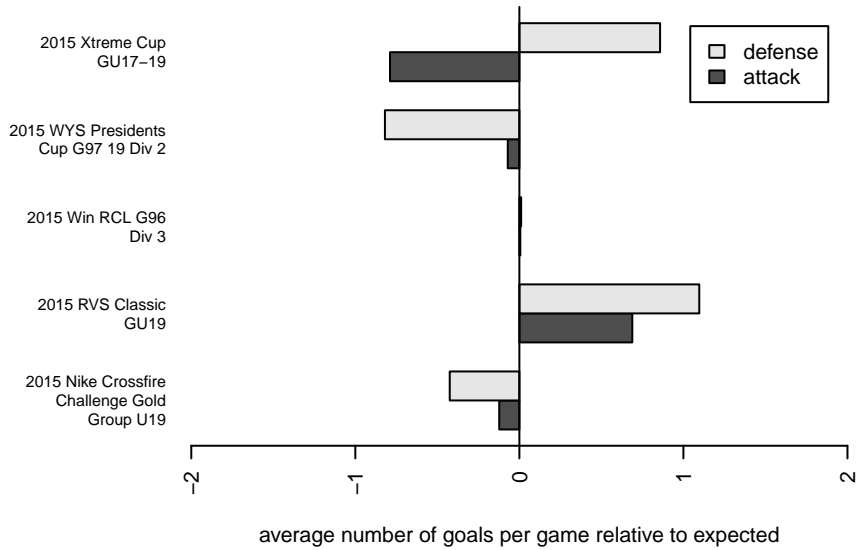

Performance relative to 13 month average