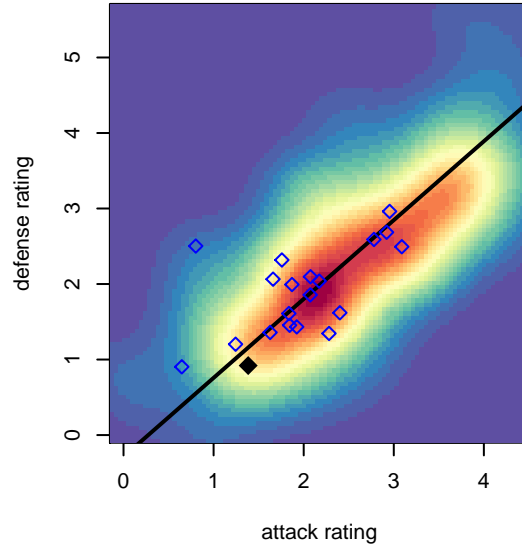

**attack and defense rating
relative to others at age
and all opponents in last 13 months**