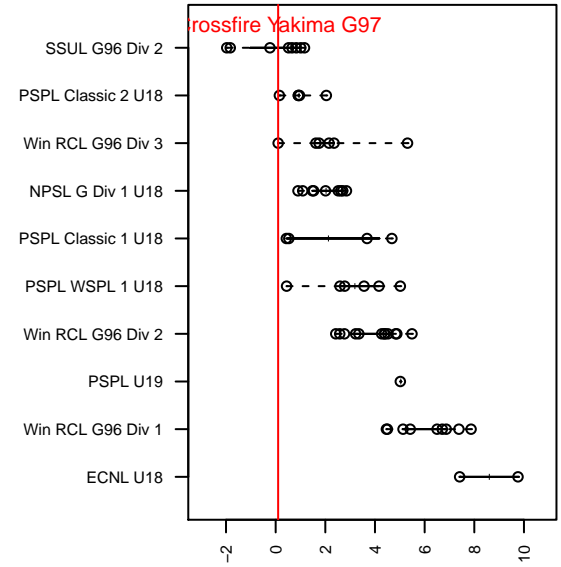

**attack and defense rating
relative to others at age
and all opponents in last 13 months**