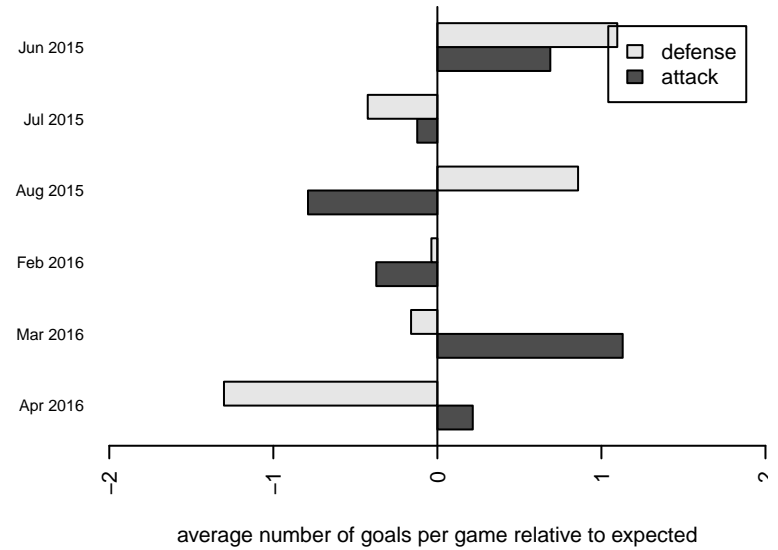

Performance relative to 13 month average