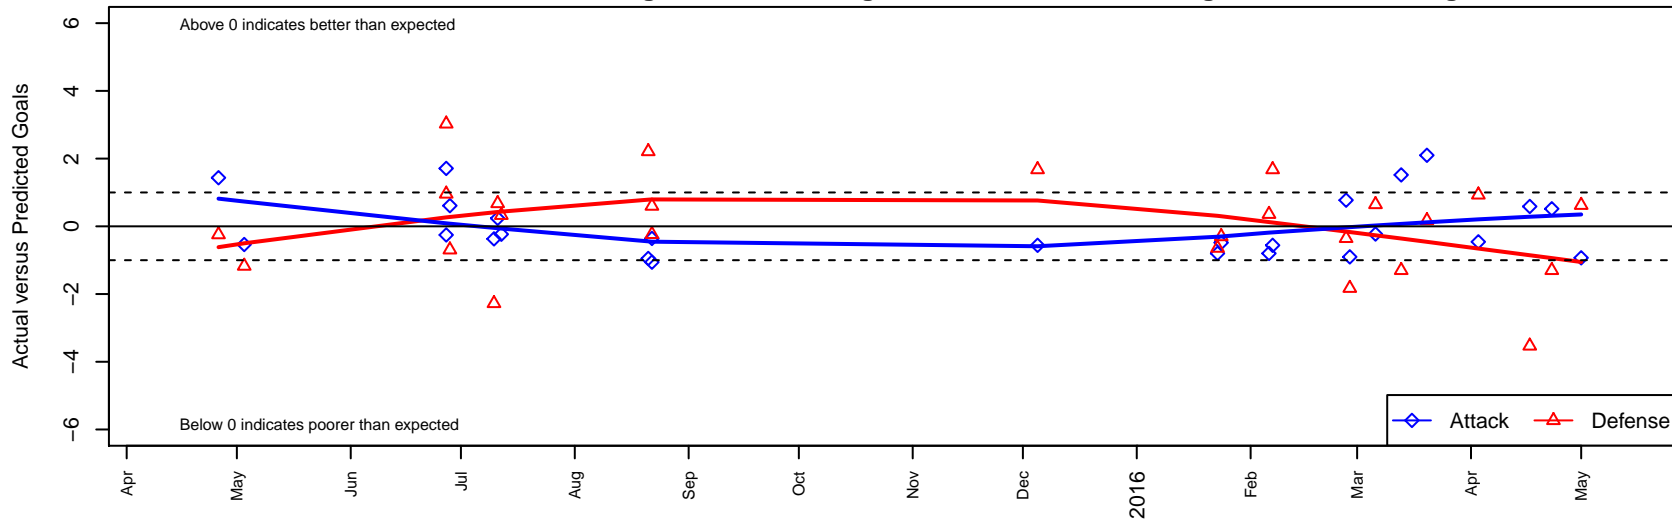

Crossfire Yakima G97

Crossfire Yakima
 Yakima, WA
 G97 total strength=1133
 attack=3.99 defense=2.51
 fall league = Win RCL G96 Div 3
 notes= Lopez 2015

alt names used:
 Crossfire Yakima G97 A

Venues played:
 2015 2014 WYS Presidents Cup G98 Division :
 2015 RVS Classic GU19
 2015 Nike Crossfire Challenge Gold Group U19
 2015 Xtreme Cup GU17-19
 2015 Win RCL G96 Div 3
 2015 WYS Presidents Cup G97 19 Div 2

Crossfire Yakima G97
 Dots are actual minus expected GF (blue circles) and GA (red triangles).
 Blue line is smoothed change in attack strength. Red is smoothed change in defense strength.

**attack and defense variance (black dot)
relative to other teams
and top 10 in region**